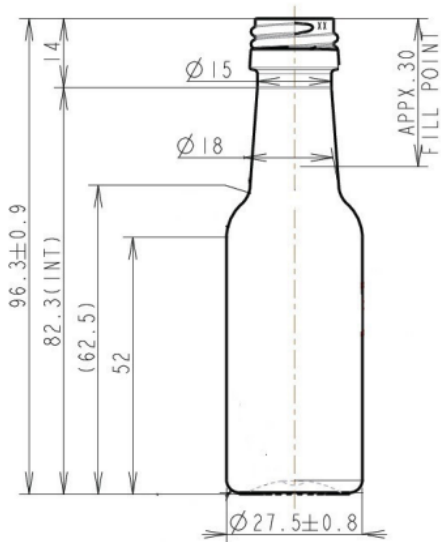

Spirit 30

Food contact statement

We hereby confirm that this product complies with the requirements of the European legislation (EU) no 10/2011 and all its amendments for plastics used in contact with food

General info

Item no. (SKU):	LS1130110114
Family / Range:	Spirit
Capacity:	30ml
Neck:	18 ROPP
Weight:	10
Shape:	Round
Material:	PET
Colour:	All Colours Available
Print Areas:	
Country of Origin:	Lithuania

Packaging Info

Packed in Boxes

Box Dimensions (mm):	594 x 394 x 448
Quantity per box (pcs):	1000
Boxes per pallet (pcs):	20
Quantity per pallet (pcs):	20000
Net weight (kg):	200
Gross weight (kg):	226
Pallet height (mm):	2400

Packed in PE bags on trays

Tray dimensions (mm):	
Quantity per tray (pcs):	
Quantity per PE bag (pcs):	
PE bags per tray (pcs):	
Trays per pallet (pcs):	
Quantity per pallet (pcs):	
Net weight (kg):	
Gross weight (kg):	
Pallet height (mm):	

Storage

Please be aware that these products are handled and stored correctly in order to ensure the safety and quality of our products. When storing this product, please avoid excessive force and storage above 40 degrees Celsius (86 degrees Fahrenheit)